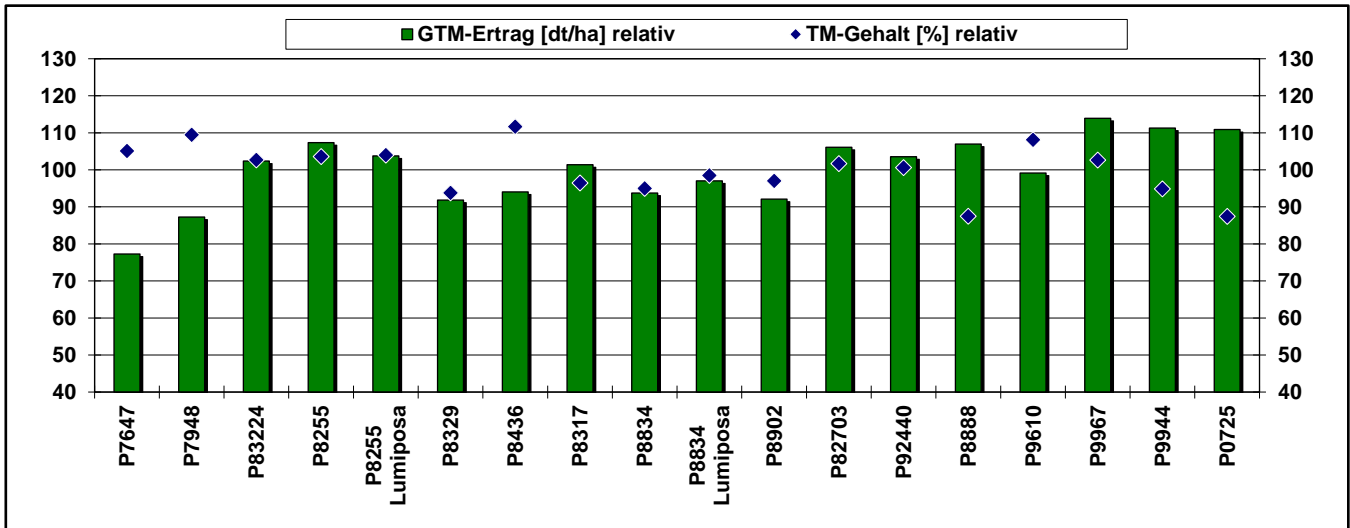

Pioneer Silomais Versuch
86720 Nördlingen-Grosselfingen

AUSSAAT:

11.04.2024

ERNTE:

22.09.2024

| SILOMAIS | | | | | | | | | |
|----------------|-----------|---------------|---------------------|------------------|----------------------------|-------------------|-------------------------------|------------------------------|------------------------------------|
| Sorte | Reifezahl | TM-Gehalt [%] | Abreife [%] relativ | FM-Ertrag [t/ha] | GTM-Ertrag [dt/ha] relativ | Stärke-Gehalt [%] | Stärke-Ertrag [dt/ha] relativ | Energiegehalt [NEL MJ/kg TM] | Energie-Ertrag [NEL GJ/ha] relativ |
| P7647 | S 200 | 45.5 | 105.1 | 35.6 | 77.3 | 40.4 | 78.4 | 6.66 | 77.3 |
| P7948 | ca. S 210 | 47.4 | 109.5 | 38.6 | 87.3 | 41.1 | 89.9 | 6.68 | 89.3 |
| P83224 | S 240 | 44.5 | 102.7 | 48.3 | 102.4 | 44.0 | 113.2 | 6.73 | 104.0 |
| P8255 | S 240 | 44.9 | 103.6 | 50.2 | 107.4 | 41.9 | 112.8 | 6.71 | 111.8 |
| P8255 Lumiposa | S 240 | 45.0 | 104.0 | 48.4 | 103.7 | 39.9 | 103.8 | 6.84 | 107.1 |
| P8329 | ca. S 250 | 40.6 | 93.8 | 47.5 | 91.8 | 39.9 | 91.9 | 6.53 | 92.4 |
| P8436 | - | 48.4 | 111.7 | 40.8 | 94.1 | 41.2 | 97.4 | 6.59 | 92.3 |
| P8317 | S 250 | 41.8 | 96.5 | 50.9 | 101.4 | 39.1 | 99.5 | 6.60 | 99.7 |
| P8834 | ca. S 260 | 41.1 | 95.0 | 47.8 | 93.7 | 38.7 | 90.9 | 6.47 | 91.5 |
| P8834 Lumiposa | ca. S 260 | 42.7 | 98.5 | 47.7 | 97.0 | 40.7 | 99.1 | 6.62 | 97.5 |
| P8902 | ca. S 270 | 42.0 | 97.0 | 46.0 | 92.1 | 40.3 | 93.1 | 6.49 | 92.4 |
| P82703 | ca. S 250 | 44.0 | 101.7 | 50.6 | 106.1 | 36.5 | 97.2 | 6.52 | 105.3 |
| P92440 | ca. S 280 | 43.6 | 100.6 | 49.9 | 103.5 | 42.7 | 111.0 | 6.67 | 105.1 |
| P8888 | S 280 | 37.9 | 87.5 | 59.3 | 107.0 | 35.1 | 94.3 | 6.48 | 106.6 |
| P9610 | ca. S 280 | 46.8 | 108.1 | 44.4 | 99.1 | 42.1 | 104.7 | 6.64 | 97.3 |
| P9967 | ca. S 290 | 44.4 | 102.6 | 53.8 | 113.9 | 41.6 | 118.8 | 6.58 | 112.9 |
| P9944 | ca. S 300 | 41.1 | 94.8 | 56.9 | 111.3 | 37.4 | 104.4 | 6.36 | 108.3 |
| P0725 | S 330 | 37.8 | 87.4 | 61.5 | 110.9 | 35.7 | 99.4 | 6.45 | 109.1 |
| Versuchsmittel | | 43.3 | 43.3 | 48.8 | 210 | 39.9 | 83.6 | 6.59 | 139 |