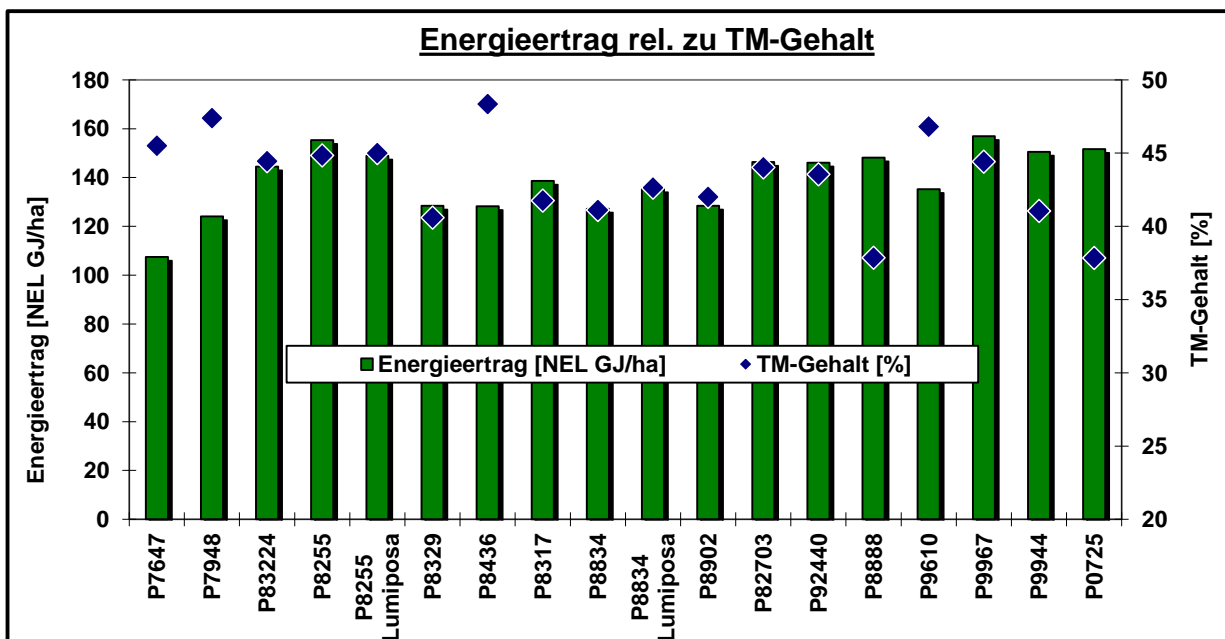

Pioneer Silomais Versuch: 86720 Nördlingen-Grosselfingen

Aussaatdatum: 11.04.2024

Erntedatum:

22.09.2024

Hinweis zur Interpretation der Daten:

Die Ergebnisse nur eines Standortes haben keine statistisch belegte Aussagekraft für die Sortenleistung.