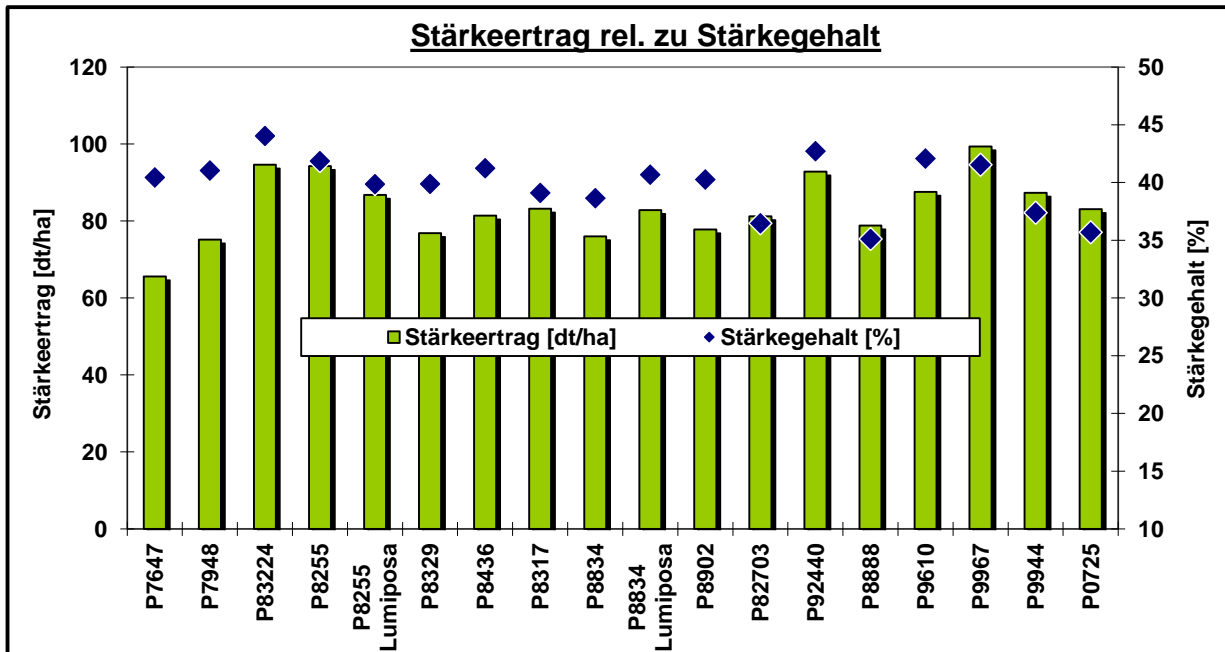

Pioneer Silomais Versuch: 86720 Nördlingen-Grosselfingen

Aussaatdatum: 11.04.2024

Erntedatum:

22.09.2024

Hinweis zur Interpretation der Daten:

Die Ergebnisse nur eines Standortes haben keine statistisch belegte Aussagekraft für die Sortenleistung.